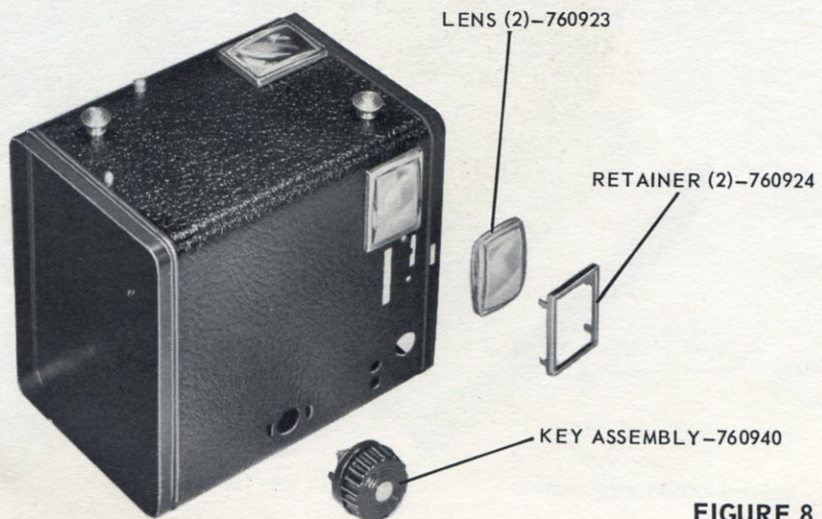

**FIGURE 6**

**FIGURE 7**

**FIGURE 8**

FIGURE 9

FIGURE 10

FIGURE 11

**BROWNIE SIX-20 CAMERA, MODEL D**

<b>FIG.</b>	<b>PART NO.</b>	<b>PART NAME</b>	<b>REQD.</b>
2	760900	Handle .....	1
9	760901	Stud - Handle.....	2
9	760902	Stud - Top fixing.....	1
9	760903	Stud - Side fixing .....	1
9	760904	Stud - Back latch catch .....	1
2	760905	Pin - Back hinge.....	1
2,7	760906	Back Complete .....	1
7	760907	Latch - Back .....	1
7	760908	Rivet - Back latch .....	2
10,10	760909	Roll Holder Complete.....	1
10	760910	Roller - Guide .....	2
10	760911	Spring - Supply spool and film tension .....	1
11	760912	Spring - Take-up spool and film tension .....	1
10,11	760913	Rivet - Spool and film tension spring .....	4
11	760914	Spool Center Spring Complete.....	1
11	760915	Rivet - Spool center spring .....	2
10	760916	Center - Spool .....	1
1	760917	Front Complete .....	1
3	760918	Center Lens Mounted .....	1
3	760919	Plate - Front .....	1
3	760920	Lens - Front finder.....	2
3	760921	Mirror - Finder.....	2
3	760922	Box - Finder .....	2
8	760923	Lens - Top finder .....	2
8	760924	Retainer - Top finder lens.....	2
1	760925	Screw - Instruction plate .....	2
1	760926	Plate - Instruction .....	1
1	760927	Shutter Assembly Complete.....	1
4	760928	Felt - Leaklight, time lever .....	1
5	760929	Felt - Leaklight, contact pin .....	1
5	760930	Felt - Leaklight, close-up slide.....	1
5	760931	Pin - Contact.....	2
5	760932	Nut - Lock, contact pin .....	2
5	760933	Spring - Contact, lower .....	1
5	760934	Spring - Contact, upper .....	1
5	760935	Block - Contact.....	1
4	760936	Spring - Shutter push pin .....	1
4	760937	Trigger Assembly .....	1
4	760938	Spring - Shutter .....	1
2	760939	Case Complete .....	1
8	760940	Winding Key Assembly.....	1
5	760941	Rivet - Contact block.....	2
7	760942	Window .....	1
1	760943	Felt - Leaklight, shutter lens hood.....	1