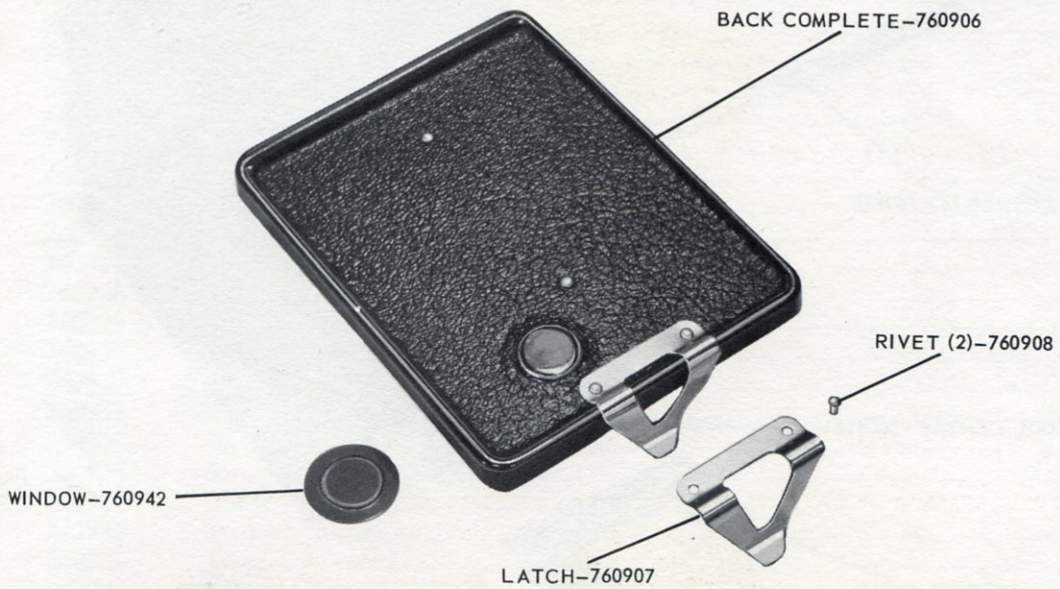

**FIGURE 6**

**FIGURE 7**

**FIGURE 8**

FIGURE 9

FIGURE 10

FIGURE 11

**BROWNIE SIX-20 CAMERA, MODEL D**

<b>FIG.</b>	<b>PART NO.</b>	<b>PART NAME</b>	<b>REQD.</b>
2	760900	Handle .....	1
9	760901	Stud - Handle.....	2
9	760902	Stud - Top fixing.....	1
9	760903	Stud - Side fixing .....	1
9	760904	Stud - Back latch catch .....	1
2	760905	Pin - Back hinge.....	1
2,7	760906	Back Complete .....	1
7	760907	Latch - Back .....	1
7	760908	Rivet - Back latch .....	2
10,10	760909	Roll Holder Complete.....	1
10	760910	Roller - Guide .....	2
10	760911	Spring - Supply spool and film tension .....	1
11	760912	Spring - Take-up spool and film tension .....	1
10,11	760913	Rivet - Spool and film tension spring .....	4
11	760914	Spool Center Spring Complete.....	1
11	760915	Rivet - Spool center spring .....	2
10	760916	Center - Spool .....	1
1	760917	Front Complete .....	1
3	760918	Center Lens Mounted .....	1
3	760919	Plate - Front .....	1
3	760920	Lens - Front finder.....	2
3	760921	Mirror - Finder.....	2
3	760922	Box - Finder .....	2
8	760923	Lens - Top finder .....	2
8	760924	Retainer - Top finder lens.....	2
1	760925	Screw - Instruction plate .....	2
1	760926	Plate - Instruction .....	1
1	760927	Shutter Assembly Complete.....	1
4	760928	Felt - Leaklight, time lever .....	1
5	760929	Felt - Leaklight, contact pin .....	1
5	760930	Felt - Leaklight, close-up slide.....	1
5	760931	Pin - Contact.....	2
5	760932	Nut - Lock, contact pin .....	2
5	760933	Spring - Contact, lower .....	1
5	760934	Spring - Contact, upper .....	1
5	760935	Block - Contact.....	1
4	760936	Spring - Shutter push pin .....	1
4	760937	Trigger Assembly .....	1
4	760938	Spring - Shutter .....	1
2	760939	Case Complete .....	1
8	760940	Winding Key Assembly.....	1
5	760941	Rivet - Contact block.....	2
7	760942	Window .....	1
1	760943	Felt - Leaklight, shutter lens hood.....	1