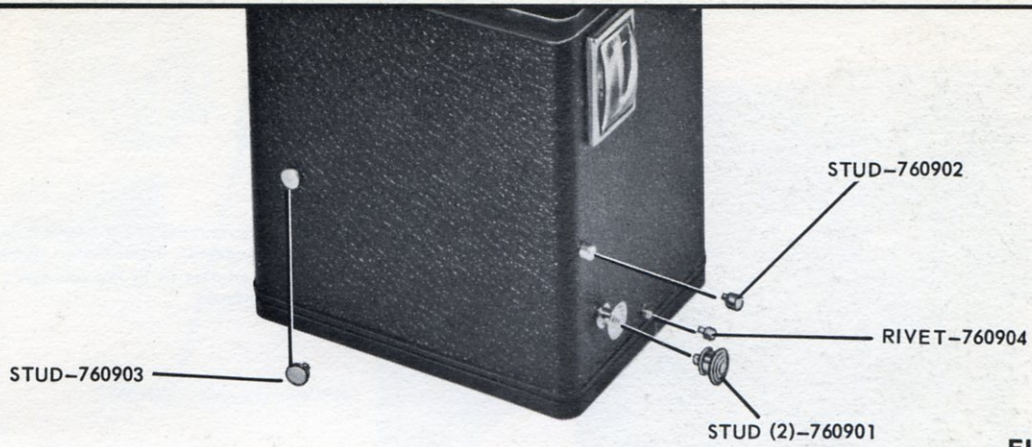

**FIGURE 6**

**FIGURE 7**

**FIGURE 8**

FIGURE 9

FIGURE 10

FIGURE 11

**BROWNIE SIX-20 CAMERA, MODEL D**

<b>FIG.</b>	<b>PART NO.</b>	<b>PART NAME</b>	<b>REQD.</b>
2	760900	Handle .....	1
9	760901	Stud - Handle.....	2
9	760902	Stud - Top fixing.....	1
9	760903	Stud - Side fixing .....	1
9	760904	Stud - Back latch catch .....	1
2	760905	Pin - Back hinge.....	1
2,7	760906	Back Complete .....	1
7	760907	Latch - Back .....	1
7	760908	Rivet - Back latch .....	2
10,10	760909	Roll Holder Complete.....	1
10	760910	Roller - Guide .....	2
10	760911	Spring - Supply spool and film tension .....	1
11	760912	Spring - Take-up spool and film tension .....	1
10,11	760913	Rivet - Spool and film tension spring .....	4
11	760914	Spool Center Spring Complete.....	1
11	760915	Rivet - Spool center spring .....	2
10	760916	Center - Spool .....	1
1	760917	Front Complete .....	1
3	760918	Center Lens Mounted .....	1
3	760919	Plate - Front .....	1
3	760920	Lens - Front finder.....	2
3	760921	Mirror - Finder.....	2
3	760922	Box - Finder .....	2
8	760923	Lens - Top finder .....	2
8	760924	Retainer - Top finder lens.....	2
1	760925	Screw - Instruction plate .....	2
1	760926	Plate - Instruction .....	1
1	760927	Shutter Assembly Complete.....	1
4	760928	Felt - Leaklight, time lever .....	1
5	760929	Felt - Leaklight, contact pin .....	1
5	760930	Felt - Leaklight, close-up slide.....	1
5	760931	Pin - Contact.....	2
5	760932	Nut - Lock, contact pin .....	2
5	760933	Spring - Contact, lower .....	1
5	760934	Spring - Contact, upper .....	1
5	760935	Block - Contact.....	1
4	760936	Spring - Shutter push pin .....	1
4	760937	Trigger Assembly .....	1
4	760938	Spring - Shutter .....	1
2	760939	Case Complete .....	1
8	760940	Winding Key Assembly.....	1
5	760941	Rivet - Contact block.....	2
7	760942	Window .....	1
1	760943	Felt - Leaklight, shutter lens hood.....	1