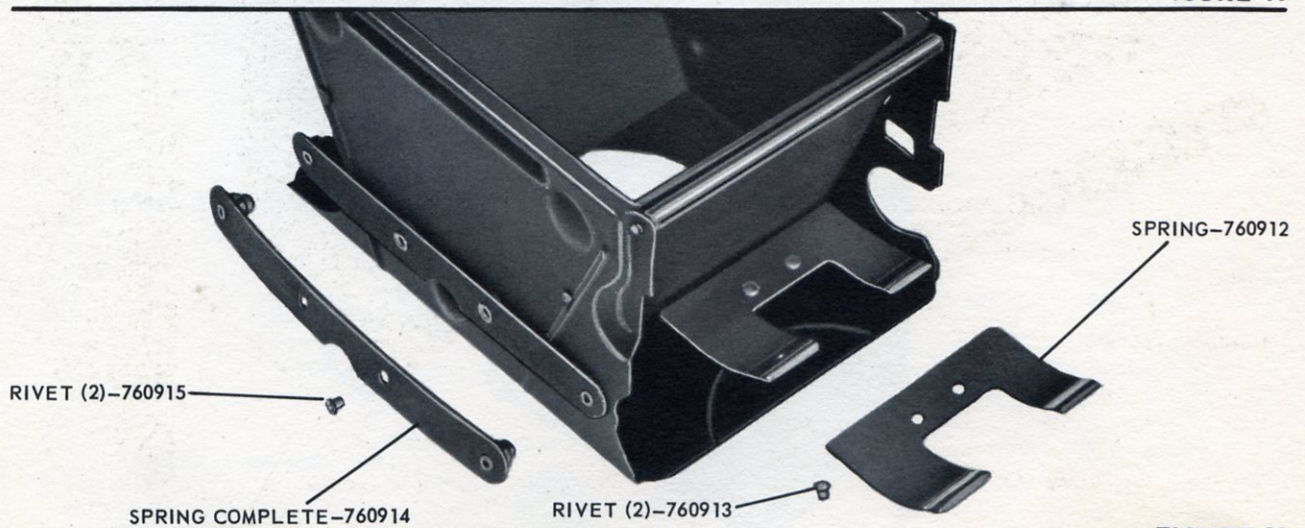

**FIGURE 6**

**FIGURE 7**

**FIGURE 8**

FIGURE 9

FIGURE 10

FIGURE 11

**BROWNIE SIX-20 CAMERA, MODEL D**

<b>FIG.</b>	<b>PART NO.</b>	<b>PART NAME</b>	<b>REQD.</b>
2	760900	Handle .....	1
9	760901	Stud - Handle.....	2
9	760902	Stud - Top fixing.....	1
9	760903	Stud - Side fixing .....	1
9	760904	Stud - Back latch catch .....	1
2	760905	Pin - Back hinge.....	1
2,7	760906	Back Complete .....	1
7	760907	Latch - Back .....	1
7	760908	Rivet - Back latch .....	2
10,10	760909	Roll Holder Complete.....	1
10	760910	Roller - Guide .....	2
10	760911	Spring - Supply spool and film tension .....	1
11	760912	Spring - Take-up spool and film tension .....	1
10,11	760913	Rivet - Spool and film tension spring .....	4
11	760914	Spool Center Spring Complete.....	1
11	760915	Rivet - Spool center spring .....	2
10	760916	Center - Spool .....	1
1	760917	Front Complete .....	1
3	760918	Center Lens Mounted .....	1
3	760919	Plate - Front .....	1
3	760920	Lens - Front finder.....	2
3	760921	Mirror - Finder.....	2
3	760922	Box - Finder .....	2
8	760923	Lens - Top finder .....	2
8	760924	Retainer - Top finder lens.....	2
1	760925	Screw - Instruction plate .....	2
1	760926	Plate - Instruction .....	1
1	760927	Shutter Assembly Complete.....	1
4	760928	Felt - Leaklight, time lever .....	1
5	760929	Felt - Leaklight, contact pin .....	1
5	760930	Felt - Leaklight, close-up slide.....	1
5	760931	Pin - Contact.....	2
5	760932	Nut - Lock, contact pin .....	2
5	760933	Spring - Contact, lower .....	1
5	760934	Spring - Contact, upper .....	1
5	760935	Block - Contact.....	1
4	760936	Spring - Shutter push pin .....	1
4	760937	Trigger Assembly .....	1
4	760938	Spring - Shutter .....	1
2	760939	Case Complete .....	1
8	760940	Winding Key Assembly.....	1
5	760941	Rivet - Contact block.....	2
7	760942	Window .....	1
1	760943	Felt - Leaklight, shutter lens hood.....	1