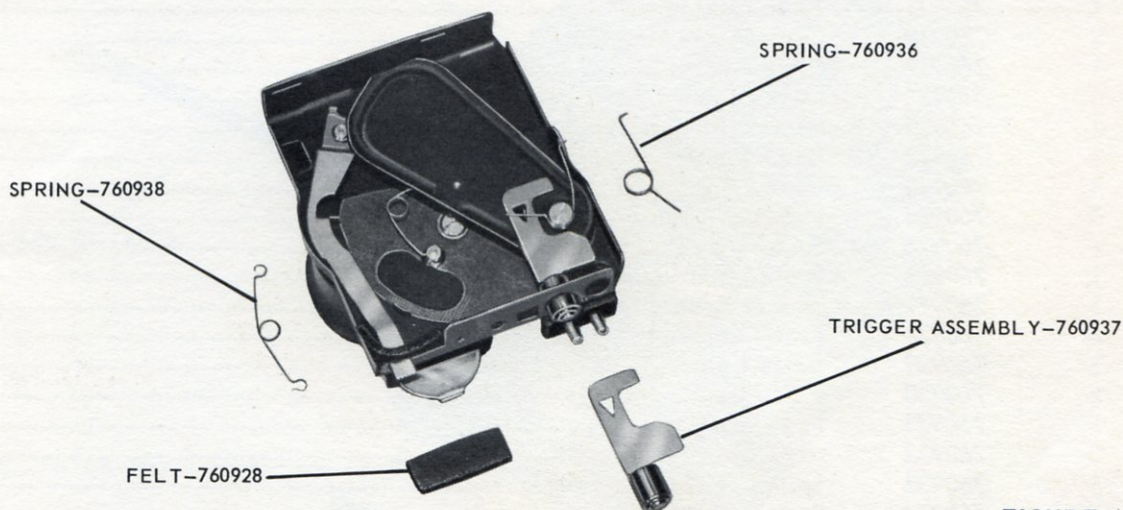

FIGURE 4

Always give PART NUMBER and NAME when ordering parts.