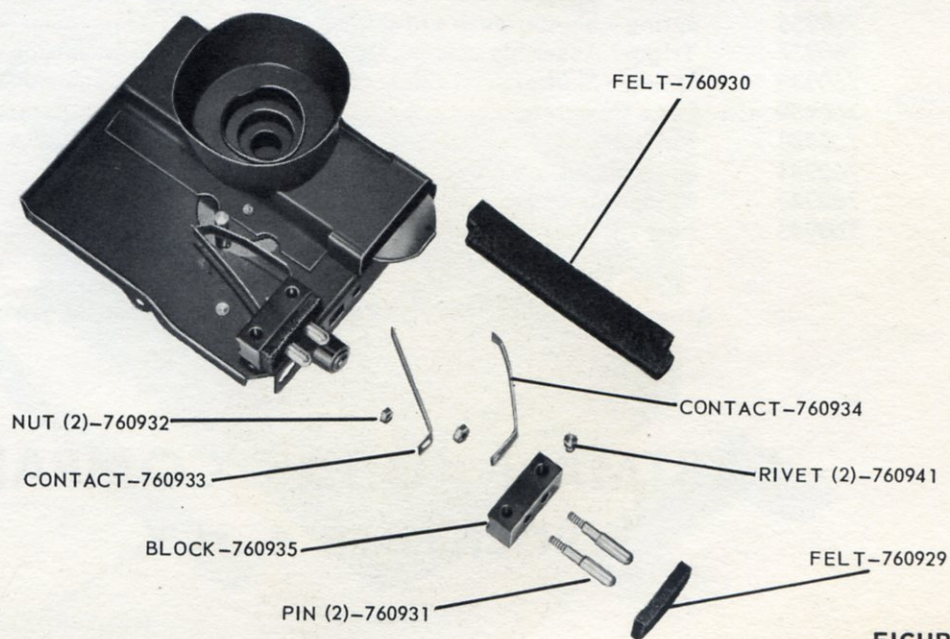

FIGURE 5

Always give PART NUMBER and NAME when ordering parts.