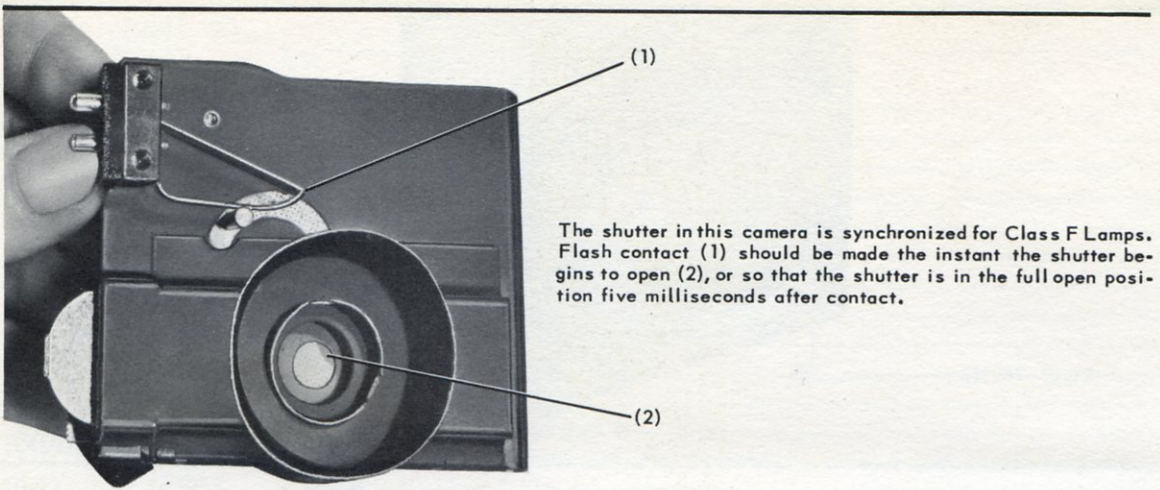

**FIGURE 6**

**FIGURE 7**

**FIGURE 8**

FIGURE 9

FIGURE 10

FIGURE 11

**BROWNIE SIX-20 CAMERA, MODEL D**

<b>FIG.</b>	<b>PART NO.</b>	<b>PART NAME</b>	<b>REQD.</b>
2	760900	Handle .....	1
9	760901	Stud - Handle.....	2
9	760902	Stud - Top fixing.....	1
9	760903	Stud - Side fixing .....	1
9	760904	Stud - Back latch catch .....	1
2	760905	Pin - Back hinge.....	1
2,7	760906	Back Complete .....	1
7	760907	Latch - Back .....	1
7	760908	Rivet - Back latch .....	2
10,10	760909	Roll Holder Complete.....	1
10	760910	Roller - Guide .....	2
10	760911	Spring - Supply spool and film tension .....	1
11	760912	Spring - Take-up spool and film tension .....	1
10,11	760913	Rivet - Spool and film tension spring .....	4
11	760914	Spool Center Spring Complete.....	1
11	760915	Rivet - Spool center spring .....	2
10	760916	Center - Spool .....	1
1	760917	Front Complete .....	1
3	760918	Center Lens Mounted .....	1
3	760919	Plate - Front .....	1
3	760920	Lens - Front finder.....	2
3	760921	Mirror - Finder.....	2
3	760922	Box - Finder .....	2
8	760923	Lens - Top finder .....	2
8	760924	Retainer - Top finder lens.....	2
1	760925	Screw - Instruction plate .....	2
1	760926	Plate - Instruction .....	1
1	760927	Shutter Assembly Complete.....	1
4	760928	Felt - Leaklight, time lever .....	1
5	760929	Felt - Leaklight, contact pin .....	1
5	760930	Felt - Leaklight, close-up slide.....	1
5	760931	Pin - Contact.....	2
5	760932	Nut - Lock, contact pin .....	2
5	760933	Spring - Contact, lower .....	1
5	760934	Spring - Contact, upper .....	1
5	760935	Block - Contact.....	1
4	760936	Spring - Shutter push pin .....	1
4	760937	Trigger Assembly .....	1
4	760938	Spring - Shutter .....	1
2	760939	Case Complete .....	1
8	760940	Winding Key Assembly.....	1
5	760941	Rivet - Contact block.....	2
7	760942	Window .....	1
1	760943	Felt - Leaklight, shutter lens hood.....	1