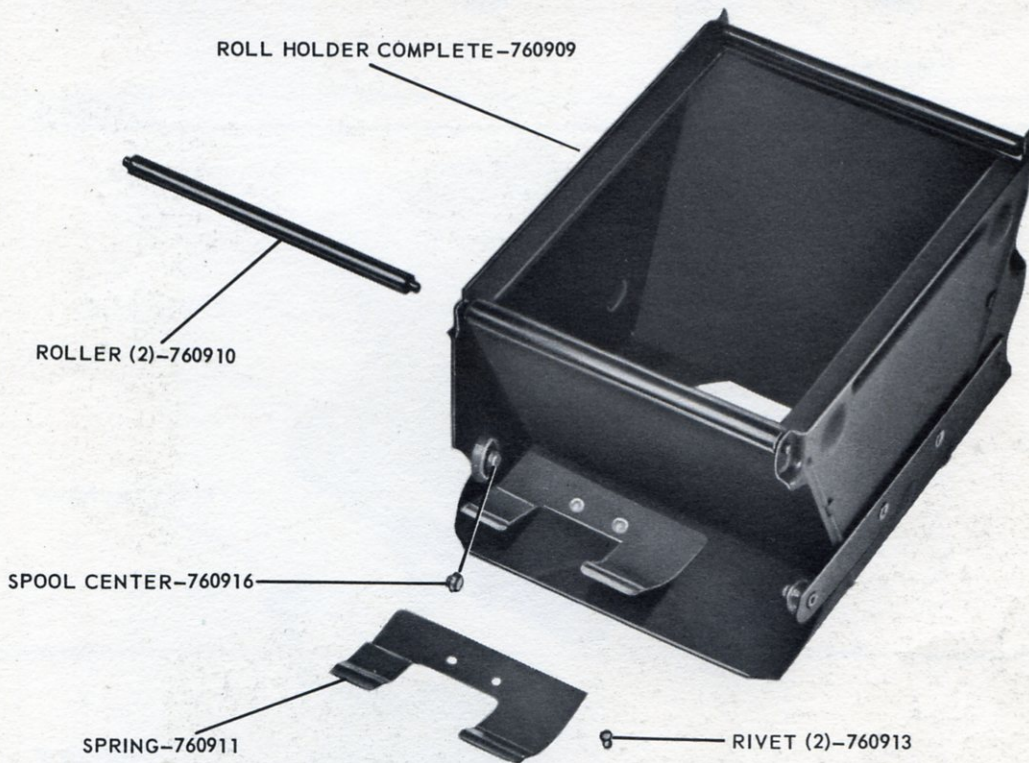

**FIGURE 6**

**FIGURE 7**

**FIGURE 8**

FIGURE 9

FIGURE 10

FIGURE 11

**BROWNIE SIX-20 CAMERA, MODEL D**

<b>FIG.</b>	<b>PART NO.</b>	<b>PART NAME</b>	<b>REQD.</b>
2	760900	Handle .....	1
9	760901	Stud - Handle.....	2
9	760902	Stud - Top fixing.....	1
9	760903	Stud - Side fixing .....	1
9	760904	Stud - Back latch catch .....	1
2	760905	Pin - Back hinge.....	1
2,7	760906	Back Complete .....	1
7	760907	Latch - Back .....	1
7	760908	Rivet - Back latch .....	2
10,10	760909	Roll Holder Complete.....	1
10	760910	Roller - Guide .....	2
10	760911	Spring - Supply spool and film tension .....	1
11	760912	Spring - Take-up spool and film tension .....	1
10,11	760913	Rivet - Spool and film tension spring .....	4
11	760914	Spool Center Spring Complete.....	1
11	760915	Rivet - Spool center spring .....	2
10	760916	Center - Spool .....	1
1	760917	Front Complete .....	1
3	760918	Center Lens Mounted .....	1
3	760919	Plate - Front .....	1
3	760920	Lens - Front finder.....	2
3	760921	Mirror - Finder.....	2
3	760922	Box - Finder .....	2
8	760923	Lens - Top finder .....	2
8	760924	Retainer - Top finder lens.....	2
1	760925	Screw - Instruction plate .....	2
1	760926	Plate - Instruction .....	1
1	760927	Shutter Assembly Complete.....	1
4	760928	Felt - Leaklight, time lever .....	1
5	760929	Felt - Leaklight, contact pin .....	1
5	760930	Felt - Leaklight, close-up slide.....	1
5	760931	Pin - Contact.....	2
5	760932	Nut - Lock, contact pin .....	2
5	760933	Spring - Contact, lower .....	1
5	760934	Spring - Contact, upper .....	1
5	760935	Block - Contact.....	1
4	760936	Spring - Shutter push pin .....	1
4	760937	Trigger Assembly .....	1
4	760938	Spring - Shutter .....	1
2	760939	Case Complete .....	1
8	760940	Winding Key Assembly.....	1
5	760941	Rivet - Contact block.....	2
7	760942	Window .....	1
1	760943	Felt - Leaklight, shutter lens hood.....	1